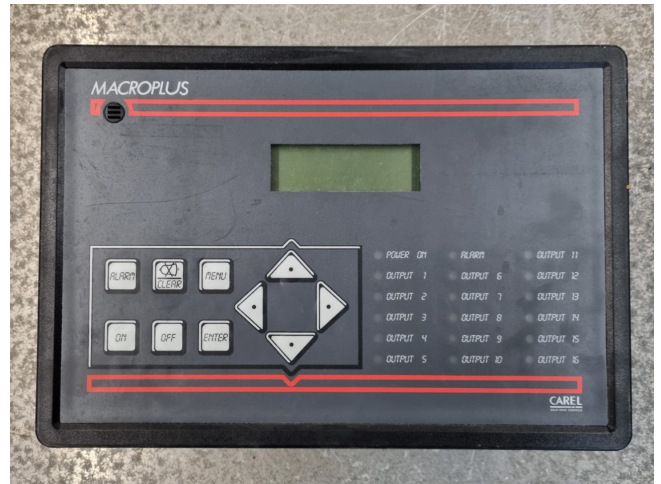

Carel MACRONEW01

Specifications

Marca	Carel
Tipo	MACRONEW01
Spec.	Controller
Remarks	290x200x100 mm (LxWxH)
Stock	1

Description

Used Carel MACRONEW01

Used Carel MACROPLUS - MACRONEW01 control panel.